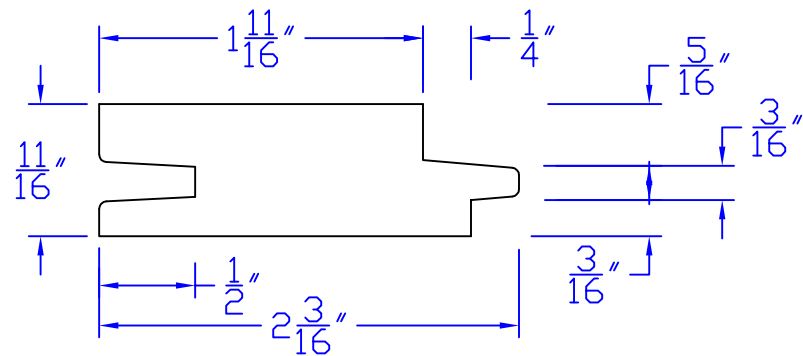

Creative Woodworking N.W., Inc.

1036 S.E. Taylor * Portland, Oregon 97214

Phone:(503) 230-9265 * Fax:(503) 232-9082

www.Creativewoodworkingnw.com

TNGV256
 $1\frac{11}{16}$ " x $2\frac{3}{16}$ "
 $\frac{1}{4}$ " GAP