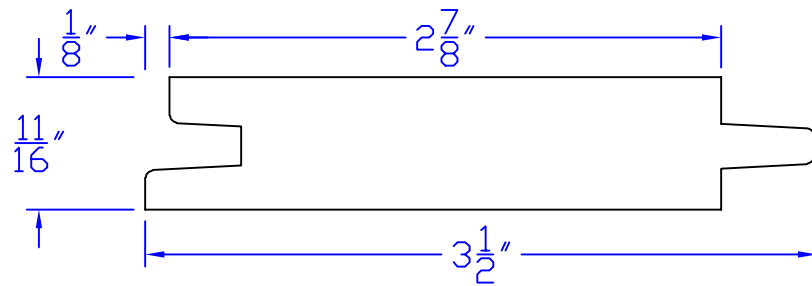

# Creative Woodworking N.W., Inc.

1036 S.E. Taylor \* Portland, Oregon 97214  
Phone:(503) 230-9265 \* Fax:(503) 232-9082  
www.Creativewoodworkingnw.com

TNGV257

$11/16$ " x  $3-1/2$ "

VARIOUS WIDTHS AVAILABLE