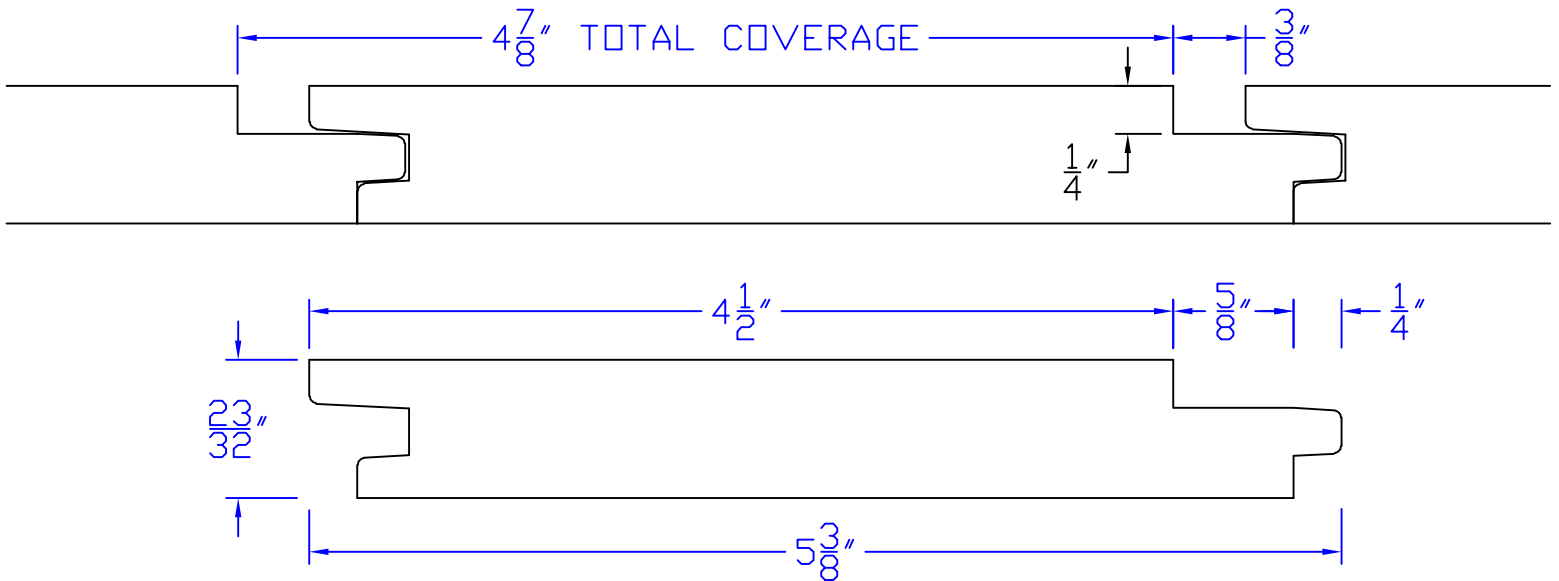

Creative Woodworking N.W., Inc.

1036 S.E. Taylor * Portland, Oregon 97214
Phone:(503) 230-9265 * Fax:(503) 232-9082
www.Creativewoodworkingnw.com

TNGV258
 $23/32" \times 5-3/8"$