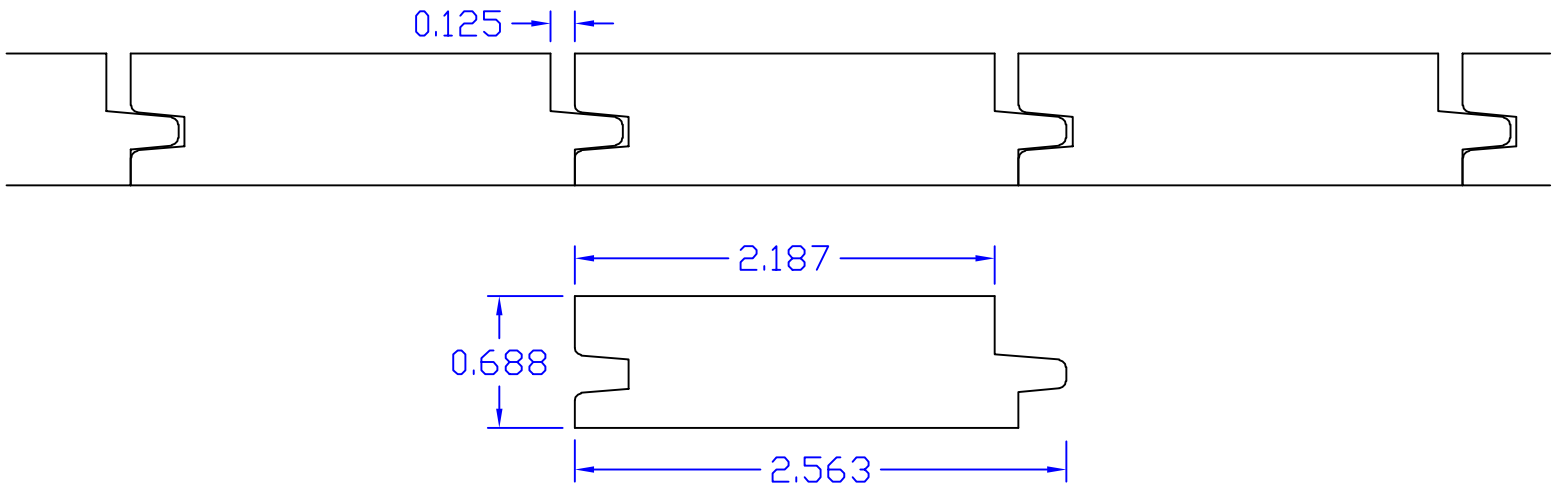

Creative Woodworking N.W., Inc.

1036 S.E. Taylor * Portland, Oregon 97214
Phone:(503) 230-9265 * Fax:(503) 232-9082
www.Creativewoodworkingnw.com

TNGV259
1 1/16" x 2-9/16"
WIDTH FLEXIBLE