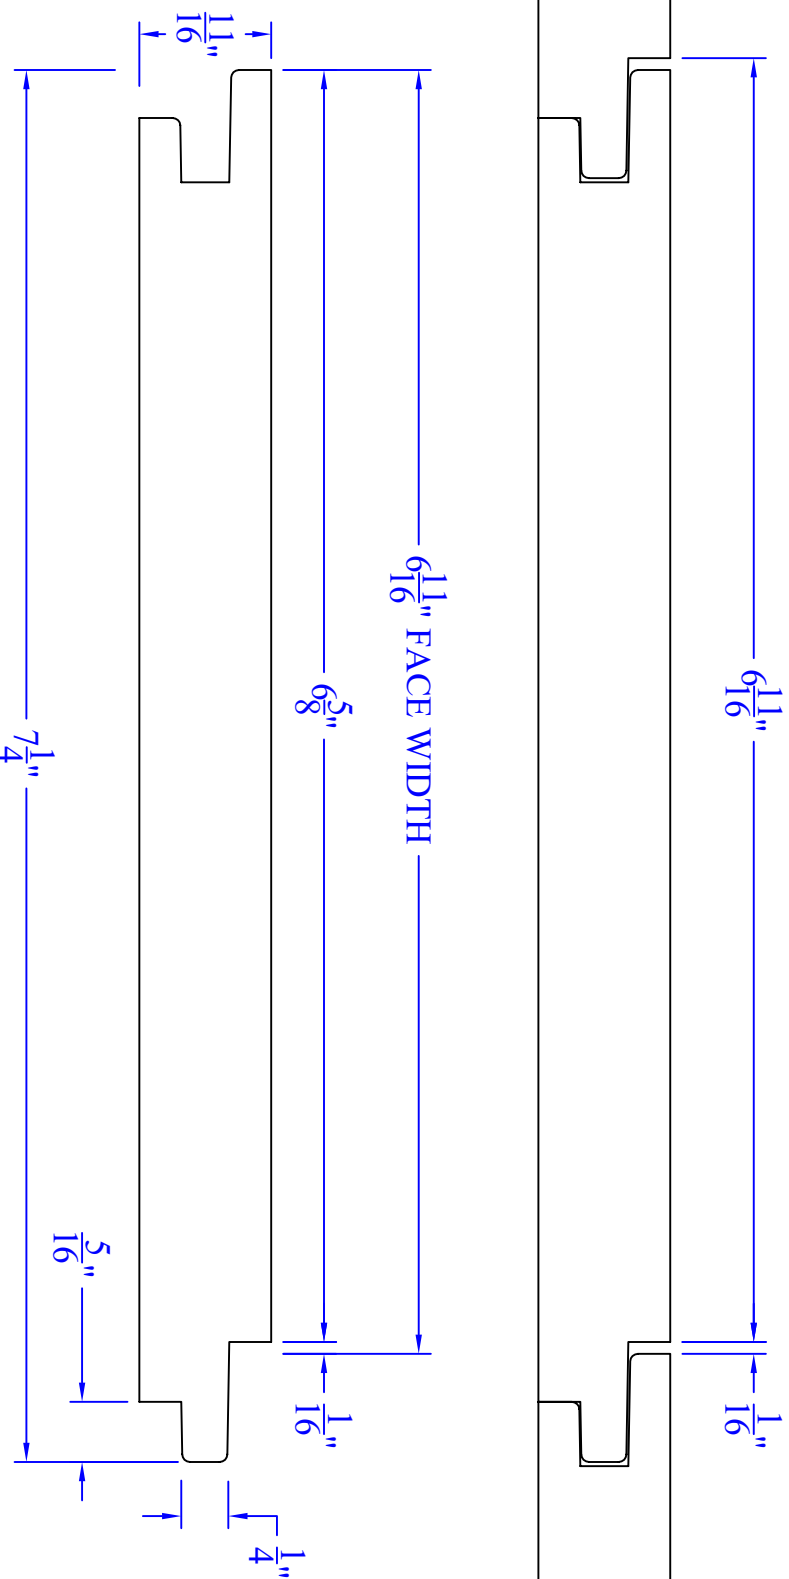

# Creative Woodworking N.W., Inc.

1036 S.E. Taylor \* Portland, Oregon 97214

Phone:(503) 230-9265 \* Fax:(503) 232-9082

[www.Creativewoodworkingnw.com](http://www.Creativewoodworkingnw.com)

**TNGV260**  
**11/16" x 7-1/4"**  
**WIDTH FLEXIBLE**