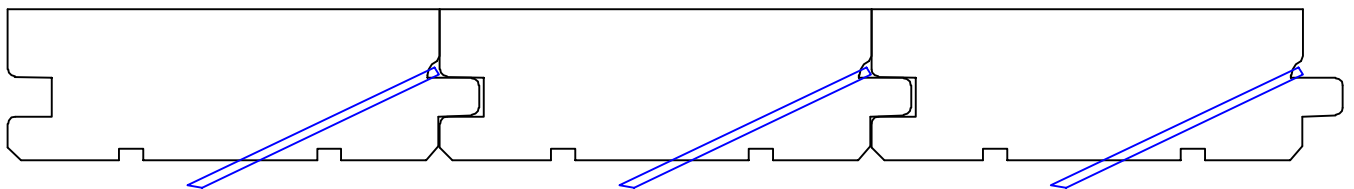

Creative Woodworking N.W., Inc.

1036 S.E. Taylor * Portland, Oregon 97214
Phone:(503) 230-9265 * Fax:(503) 232-9082
www.Creativewoodworkingnw.com

TNGV261
 $25/32$ " x $2-15/32$ "
WIDTH FLEXIBLE