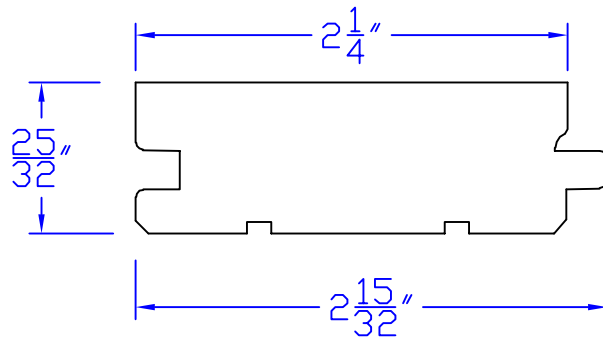

Creative Woodworking N.W., Inc.

1036 S.E. Taylor * Portland, Oregon 97214
Phone:(503) 230-9265 * Fax:(503) 232-9082
www.Creativewoodworkingnw.com

TNGV261
 $25/32$ " x $2-15/32$ "
WIDTH FLEXIBLE