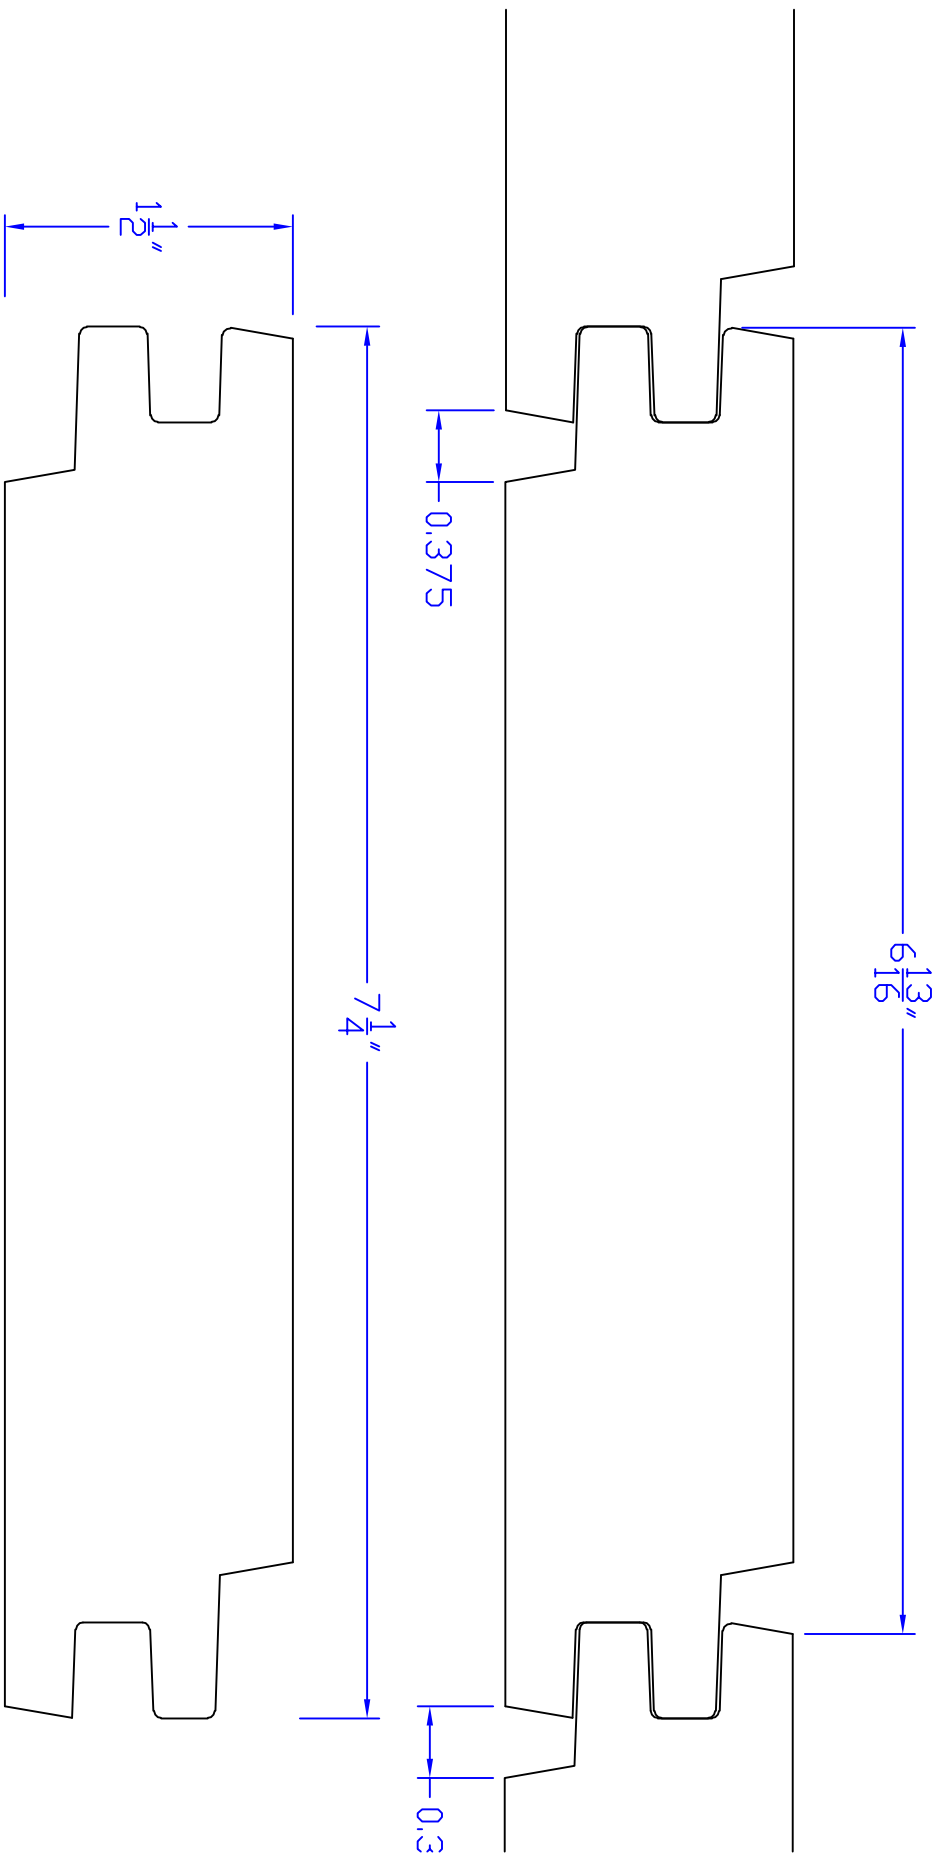

Creative Woodworking N.W., Inc.

1036 S.E. Taylor * Portland, Oregon 97214

Phone:(503) 230-9265 * Fax:(503) 232-9082

www.Creativewoodworkingnw.com

TNGV262

1-1/2" x 7-1/4"

WIDTH FLEXIBLE