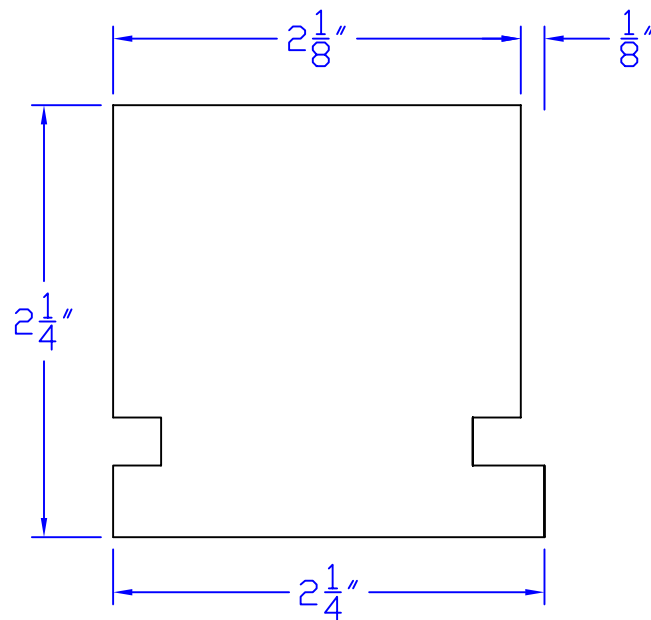

Creative Woodworking N.W., Inc.

1036 S.E. Taylor * Portland, Oregon 97214
Phone:(503) 230-9265 * Fax:(503) 232-9082
www.Creativewoodworkingnw.com

TNGV263
 $2-1/4'' \times 2-1/4''$
WIDTH FLEXIBLE