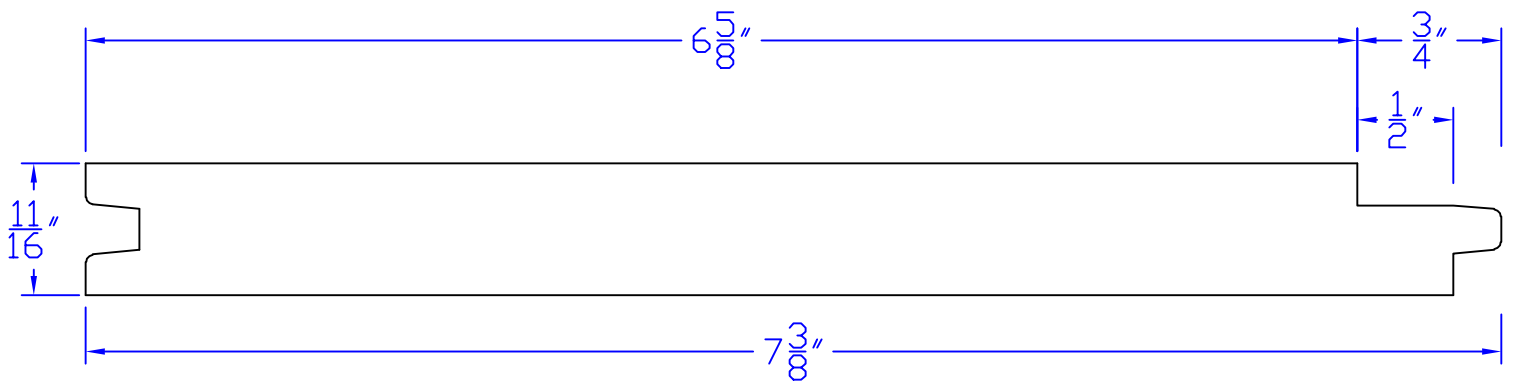

Creative Woodworking N.W., Inc.

1036 S.E. Taylor * Portland, Oregon 97214
Phone:(503) 230-9265 * Fax:(503) 232-9082
www.Creativewoodworkingnw.com

TNGV264
 $1\frac{11}{16}$ " x $7\frac{3}{8}$ "
1/2" CHANNEL
WIDTH FLEXIBLE