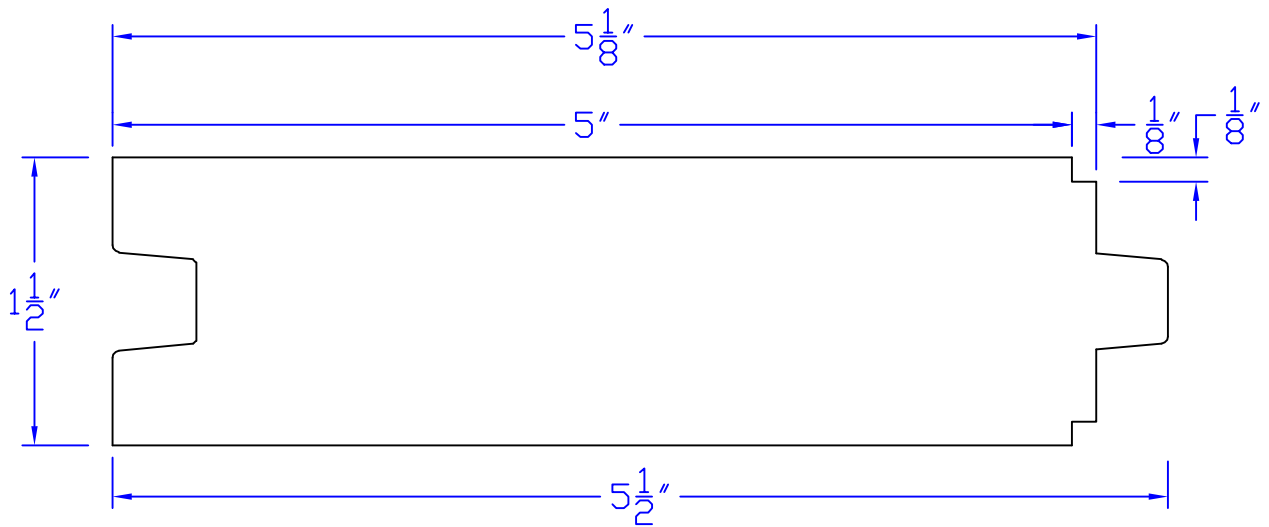

Creative Woodworking N.W., Inc.

1036 S.E. Taylor * Portland, Oregon 97214
Phone:(503) 230-9265 * Fax:(503) 232-9082
www.Creativewoodworkingnw.com

TNGV265
 $1-1/2$ " x $5-1/2$ "
 $1/8$ " CHANNEL
WIDTH FLEXIBLE