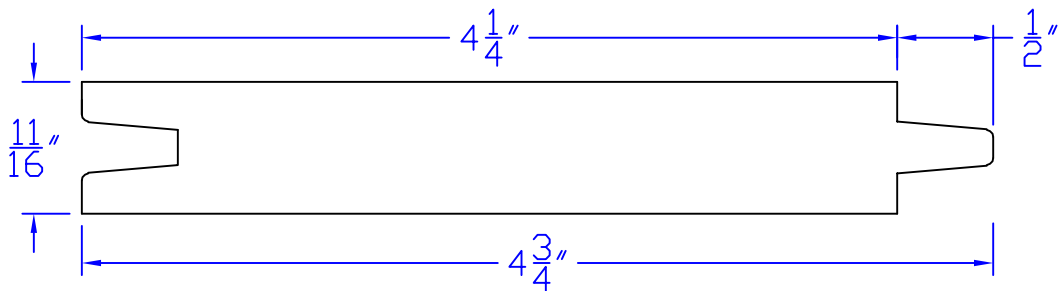

Creative Woodworking N.W., Inc.

1036 S.E. Taylor * Portland, Oregon 97214
Phone:(503) 230-9265 * Fax:(503) 232-9082
www.Creativewoodworkingnw.com

TNGV266
 $11/16$ " x $4-3/4$ "