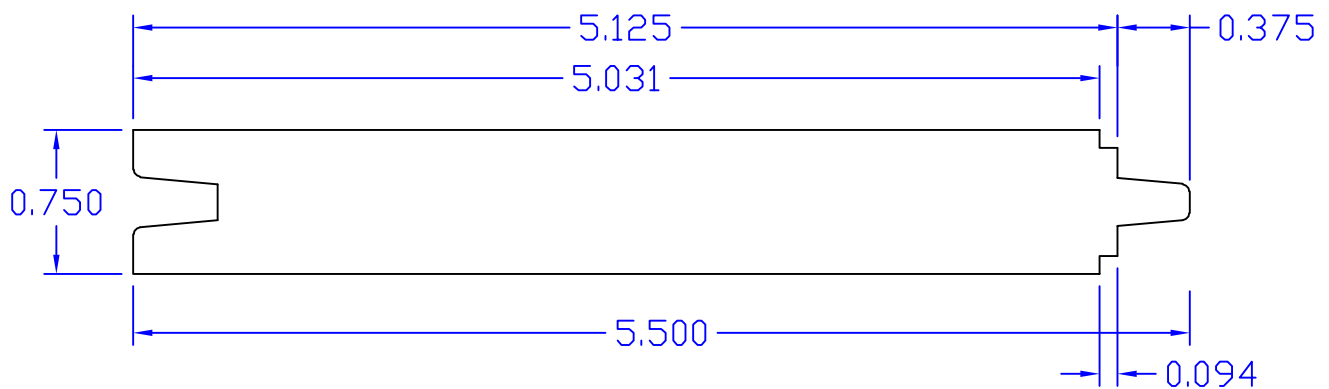

Creative Woodworking N.W., Inc.

1036 S.E. Taylor * Portland, Oregon 97214
Phone:(503) 230-9265 * Fax:(503) 232-9082
www.Creativewoodworkingnw.com

TNGV267
3/4" x 5-1/2"