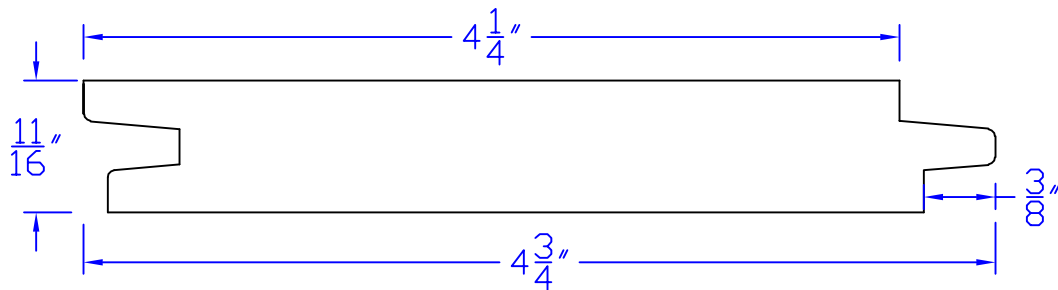

# Creative Woodworking N.W., Inc.

1036 S.E. Taylor \* Portland, Oregon 97214  
Phone:(503) 230-9265 \* Fax:(503) 232-9082  
www.Creativewoodworkingnw.com

TNGV269

11/16" x 4-3/4"