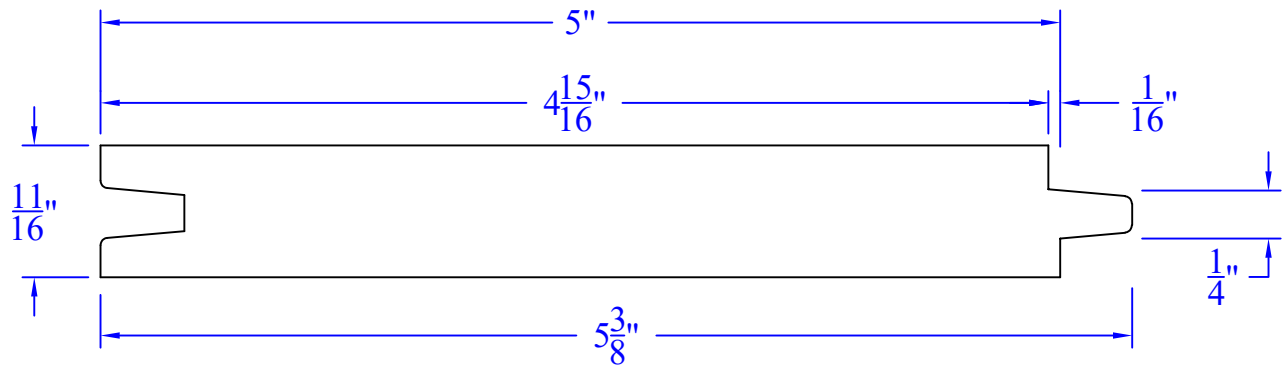

Creative Woodworking N.W., Inc.

1036 S.E. Taylor * Portland, Oregon 97214

Phone:(503) 230-9265 * Fax:(503) 232-9082

www.Creativewoodworkingnw.com

TNGV271

$11/16"$ x $5-3/8"$