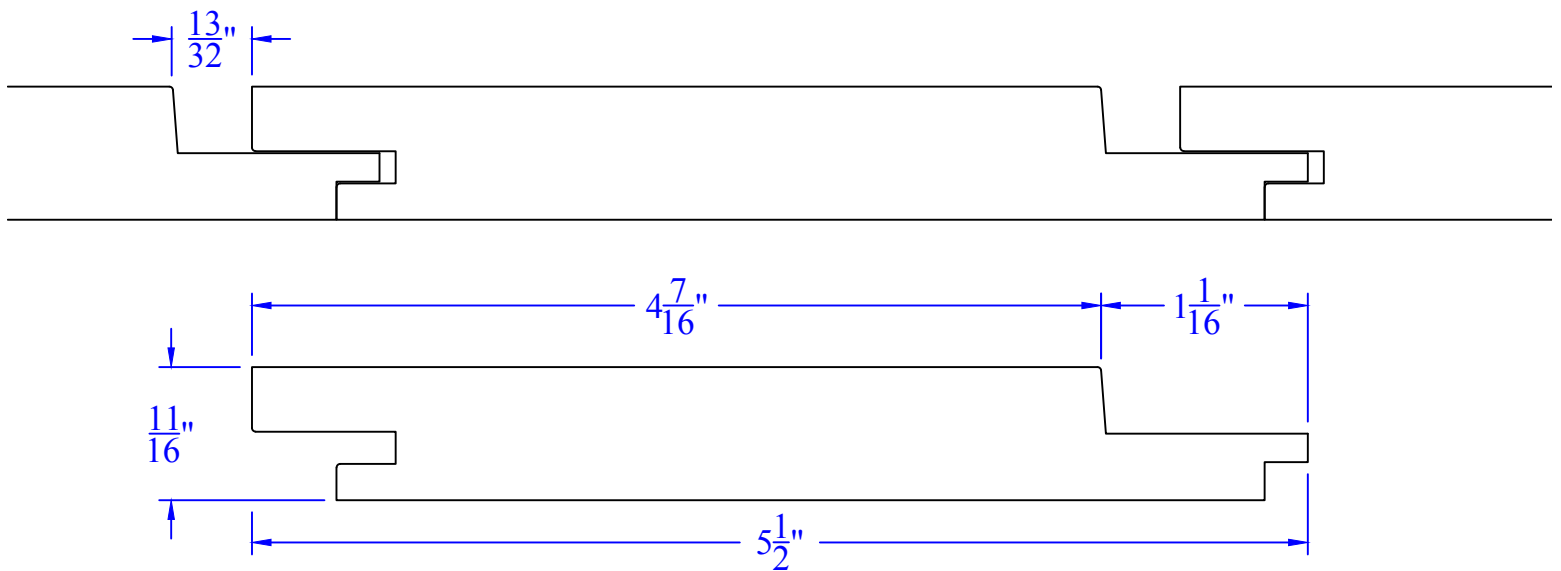

Creative Woodworking N.W., Inc.

1036 S.E. Taylor * Portland, Oregon 97214
Phone:(503) 230-9265 * Fax:(503) 232-9082
www.Creativewoodworkingnw.com

TNGV272

$11/16$ " x $5-1/2$ "

WIDTH FLEXIBLE