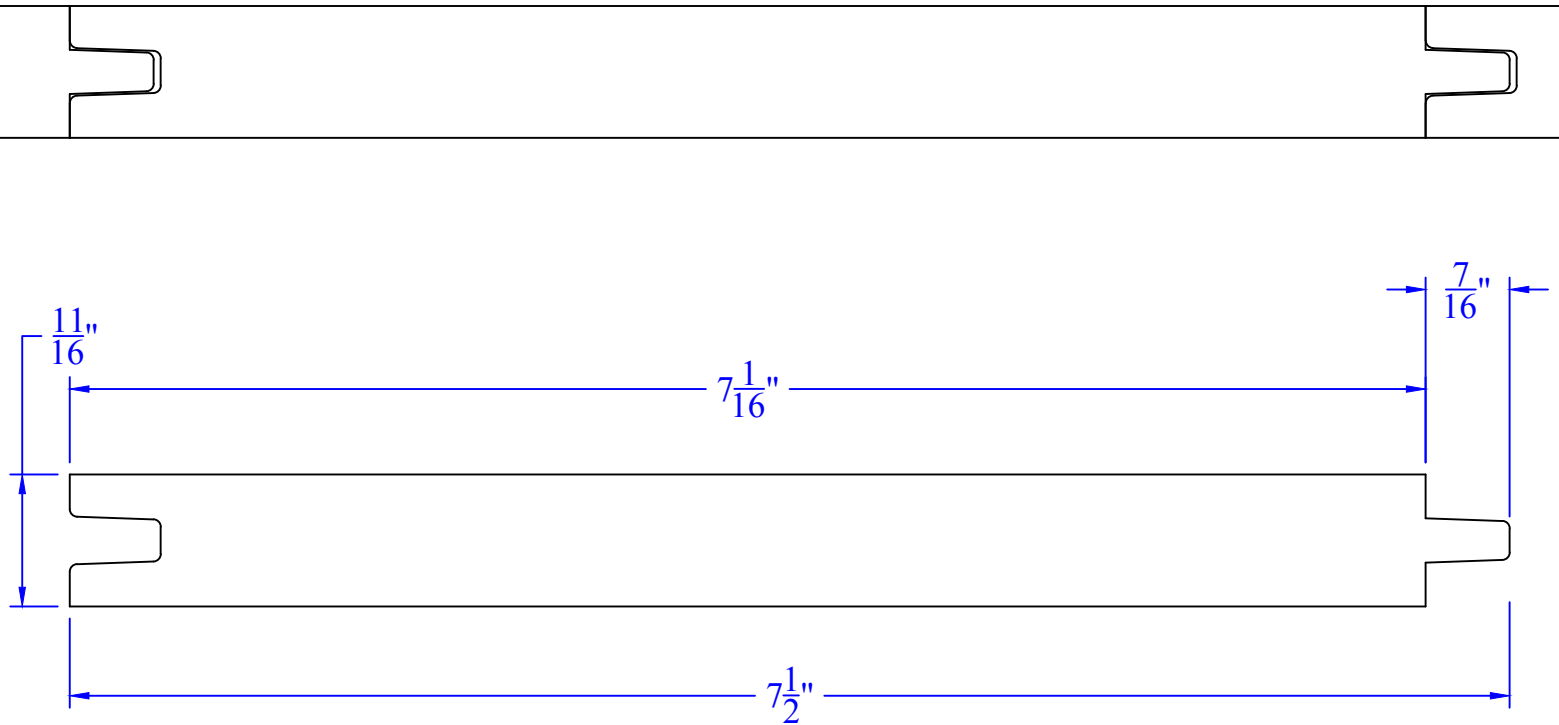

Creative Woodworking N.W., Inc.

1036 S.E. Taylor * Portland, Oregon 97214
Phone:(503) 230-9265 * Fax:(503) 232-9082
www.Creativewoodworkingnw.com

TNGV274
11/16" x 7-1/2"