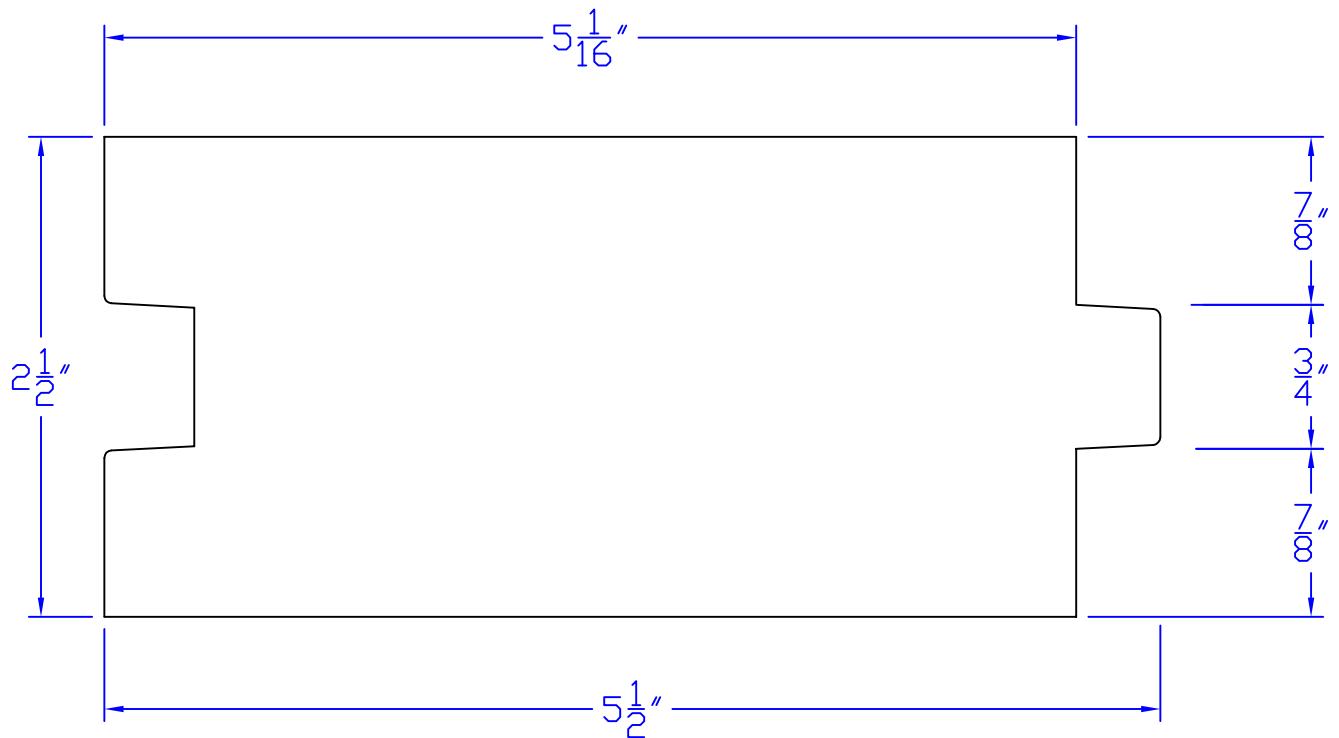

# Creative Woodworking N.W., Inc.

1036 S.E. Taylor \* Portland, Oregon 97214

Phone:(503) 230-9265 \* Fax:(503) 232-9082

www.Creativewoodworkingnw.com

TNGV275

2-1/2" x 5-1/2"