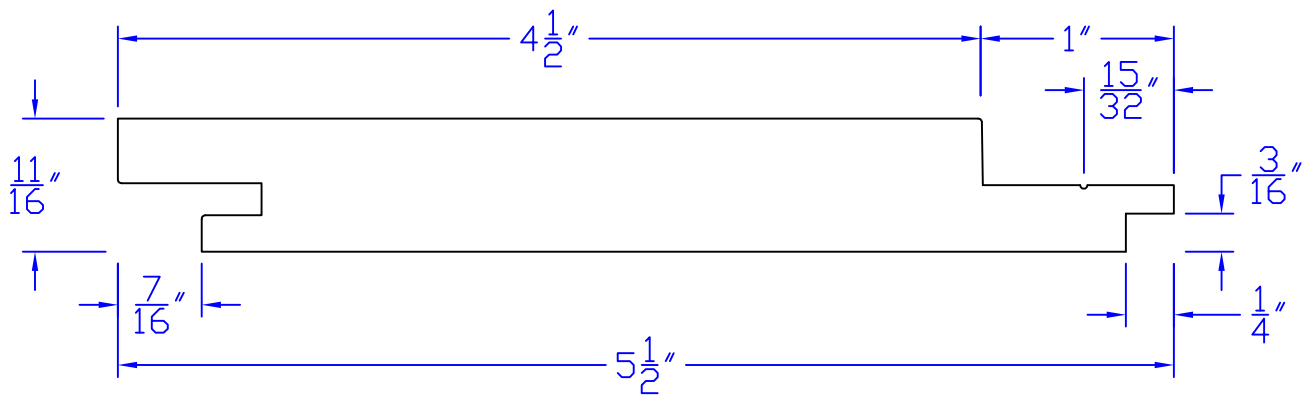

# Creative Woodworking N.W., Inc.

1036 S.E. Taylor \* Portland, Oregon 97214

Phone:(503) 230-9265 \* Fax:(503) 232-9082

www.Creativewoodworkingnw.com

TNGV276

$11/16$ " x  $5-1/2$ "