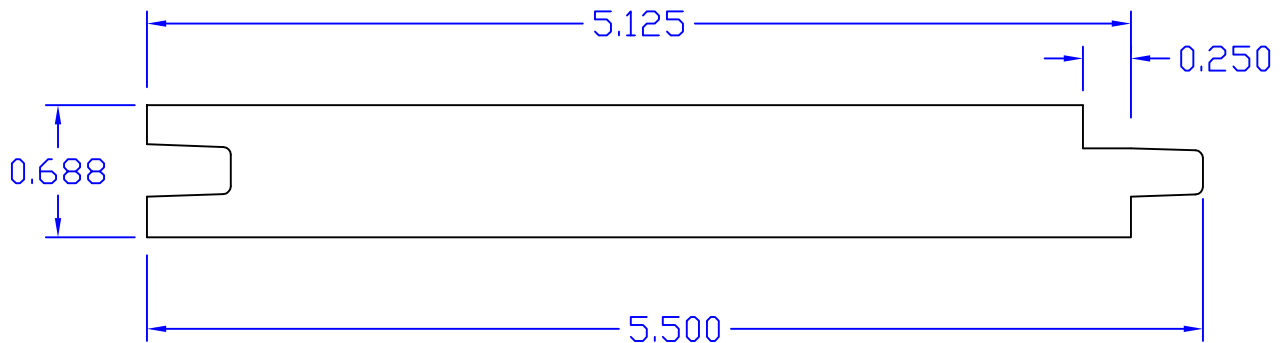

Creative Woodworking N.W., Inc.

1036 S.E. Taylor * Portland, Oregon 97214

Phone:(503) 230-9265 * Fax:(503) 232-9082

www.Creativewoodworkingnw.com

TNGV277

$1\frac{1}{16}$ " x $5\frac{1}{2}$ "

$\frac{1}{4}$ " FINELINE

$\frac{1}{4}$ " x $\frac{3}{8}$ " TONGUE