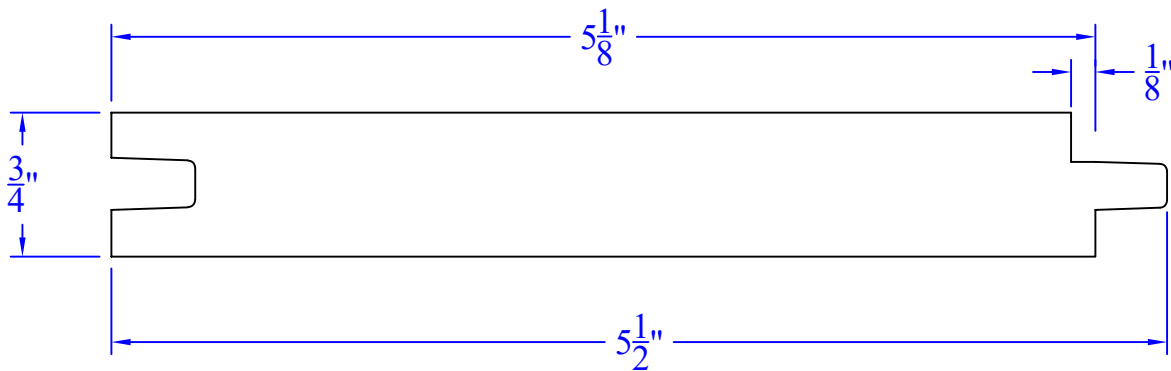

# Creative Woodworking N.W., Inc.

1036 S.E. Taylor \* Portland, Oregon 97214

Phone:(503) 230-9265 \* Fax:(503) 232-9082

www.Creativewoodworkingnw.com

TNGV278

$\frac{3}{4}"$  x  $5\frac{1}{2}"$

$\frac{1}{8}"$  FINELINE

$\frac{1}{4}"$  x  $\frac{3}{8}"$  TONGUE