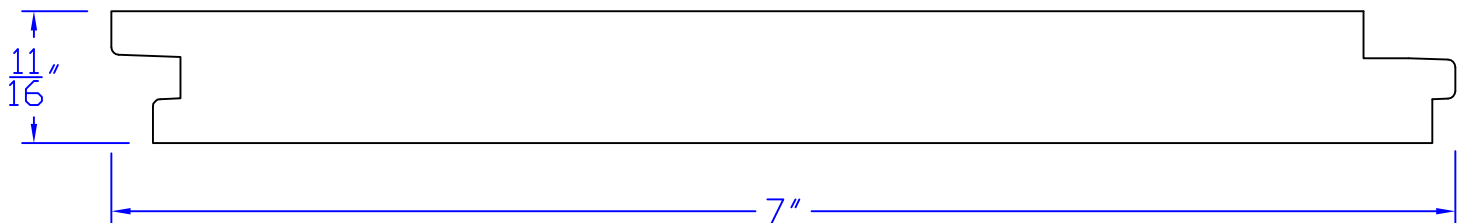

Creative Woodworking N.W., Inc.

1036 S.E. Taylor * Portland, Oregon 97214

Phone:(503) 230-9265 * Fax:(503) 232-9082

www.Creativewoodworkingnw.com

TNGV279
 $11/16$ " x 7"