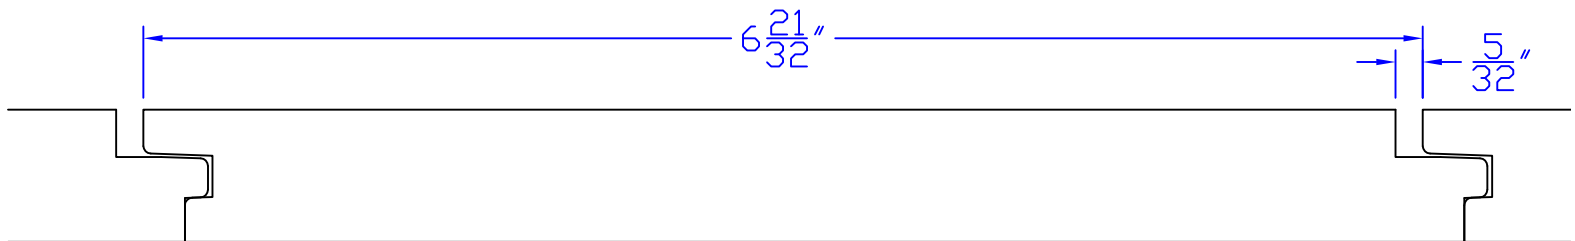

Creative Woodworking N.W., Inc.

1036 S.E. Taylor * Portland, Oregon 97214

Phone:(503) 230-9265 * Fax:(503) 232-9082

www.Creativewoodworkingnw.com

TNGV279
 $11/16$ " x 7"