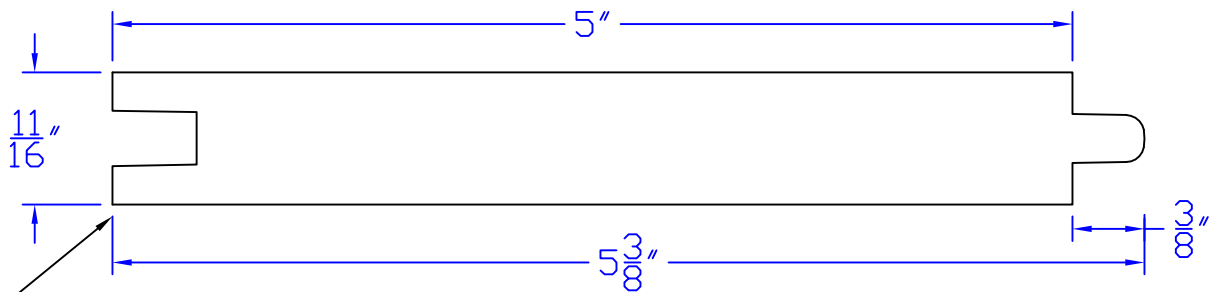

# Creative Woodworking N.W., Inc.

1036 S.E. Taylor \* Portland, Oregon 97214

Phone:(503) 230-9265 \* Fax:(503) 232-9082

www.Creativewoodworkingnw.com

TNGV281

11/16" x 5-3/8"

USE TNGV280