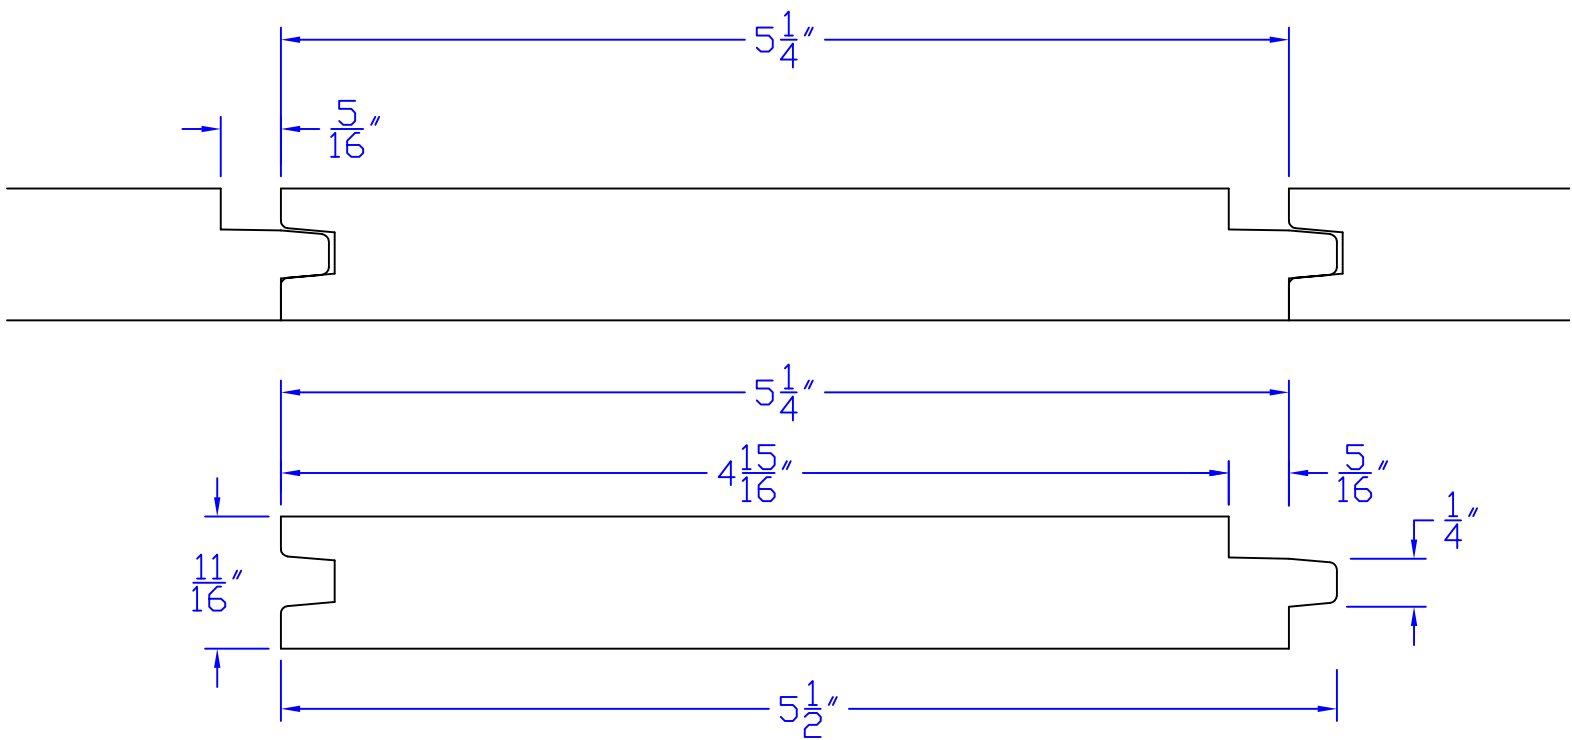

Creative Woodworking N.W., Inc.

1036 S.E. Taylor * Portland, Oregon 97214

Phone:(503) 230-9265 * Fax:(503) 232-9082

www.Creativewoodworkingnw.com

TNGV282

$1\frac{1}{16}" \times 5\frac{1}{2}"$