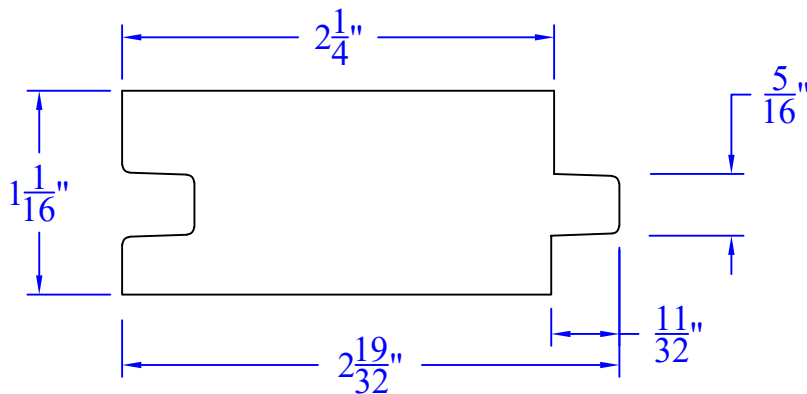

Creative Woodworking N.W., Inc.

1036 S.E. Taylor * Portland, Oregon 97214

Phone:(503) 230-9265 * Fax:(503) 232-9082

www.Creativewoodworkingnw.com

TNGV283

1-1/16" x 2-19/32"