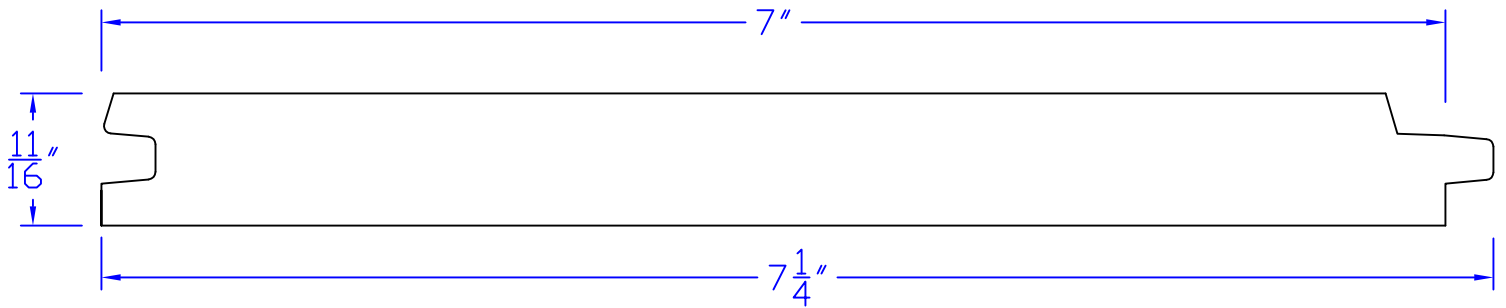

Creative Woodworking N.W., Inc.

1036 S.E. Taylor * Portland, Oregon 97214

Phone:(503) 230-9265 * Fax:(503) 232-9082

www.Creativewoodworkingnw.com

TNGV284

11/16" x 7-1/4"