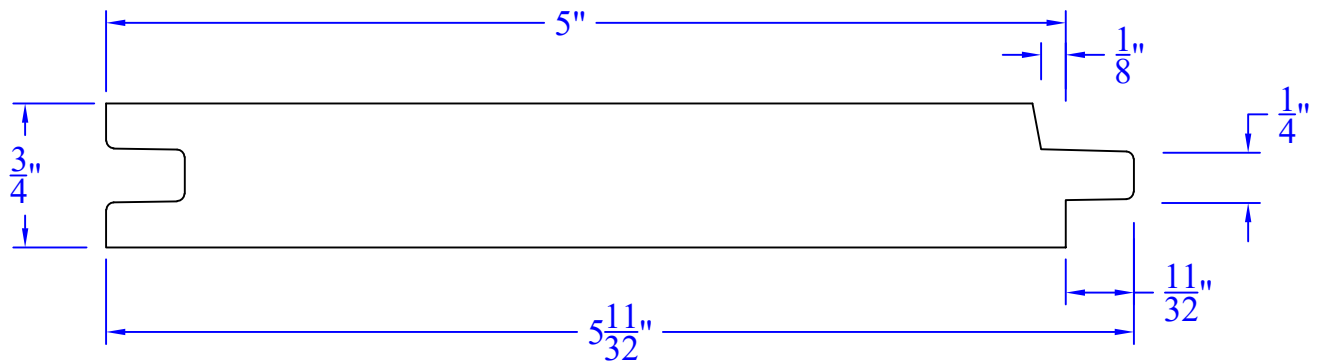

Creative Woodworking N.W., Inc.

1036 S.E. Taylor * Portland, Oregon 97214

Phone:(503) 230-9265 * Fax:(503) 232-9082

www.Creativewoodworkingnw.com

TNGV285
3/4" x 5-11/32"
1/8" FINELINE