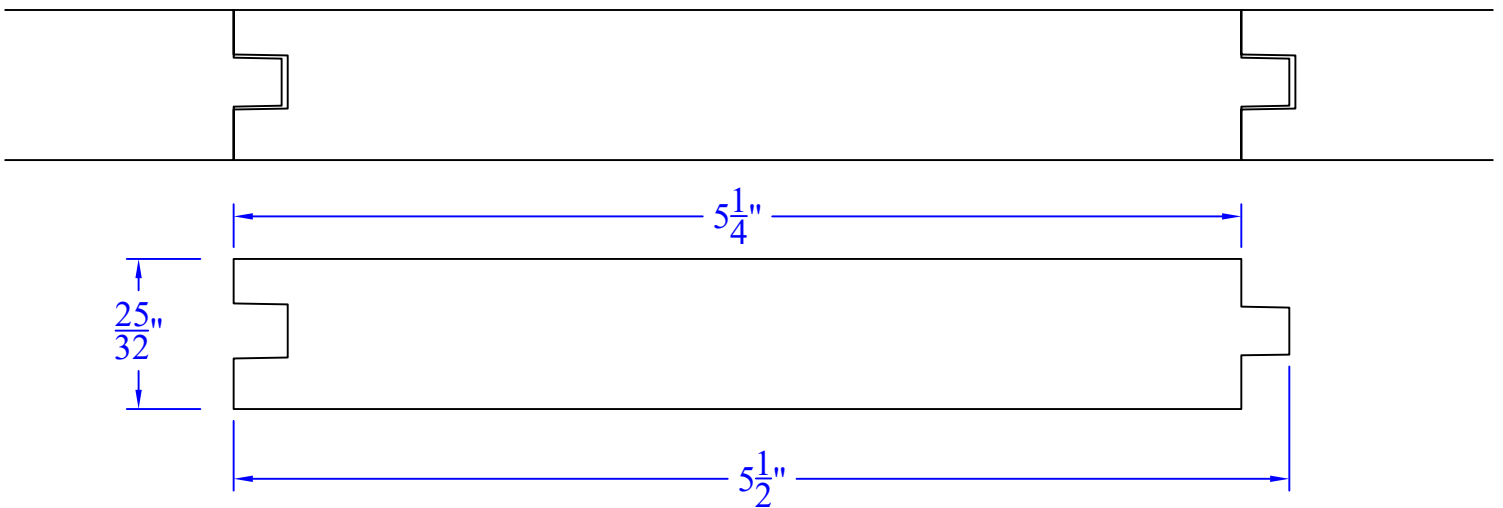

Creative Woodworking N.W., Inc.

1036 S.E. Taylor * Portland, Oregon 97214

Phone:(503) 230-9265 * Fax:(503) 232-9082

www.Creativewoodworkingnw.com

TNGV286
25/32" x 5-1/2"