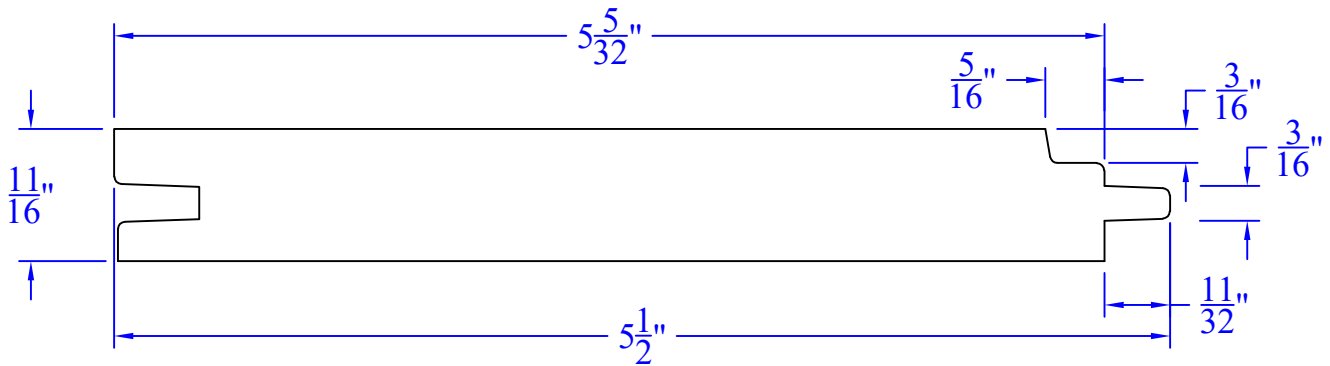

Creative Woodworking N.W., Inc.

1036 S.E. Taylor * Portland, Oregon 97214
Phone:(503) 230-9265 * Fax:(503) 232-9082
www.Creativewoodworkingnw.com

TNGV287
 $11/16$ " x $5-1/2$ "