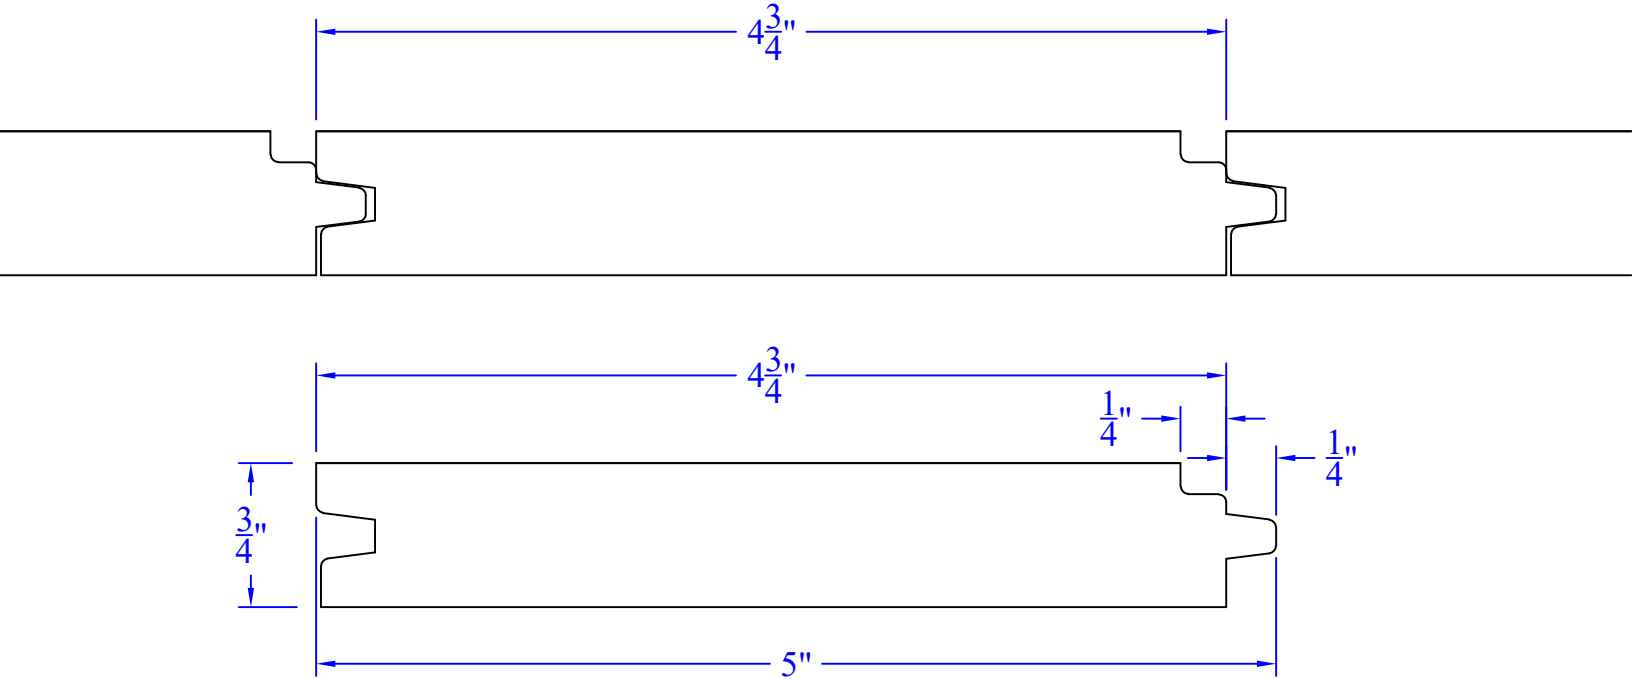

Creative Woodworking N.W., Inc.

1036 S.E. Taylor * Portland, Oregon 97214
Phone:(503) 230-9265 * Fax:(503) 232-9082
www.Creativewoodworkingnw.com

TNGV288
 $\frac{3}{4}$ " x 5"