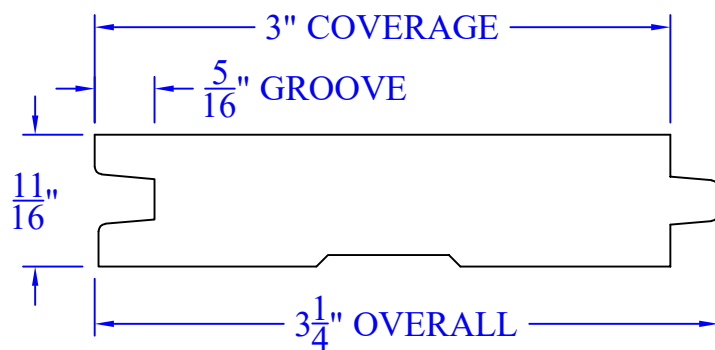

# Creative Woodworking N.W., Inc.

1036 S.E. Taylor \* Portland, Oregon 97214  
Phone:(503) 230-9265 \* Fax:(503) 232-9082  
www.Creativewoodworkingnw.com

TNGV289  
11/16" x 3-1/4"  
VARIOUS WIDTHS AVAILABLE