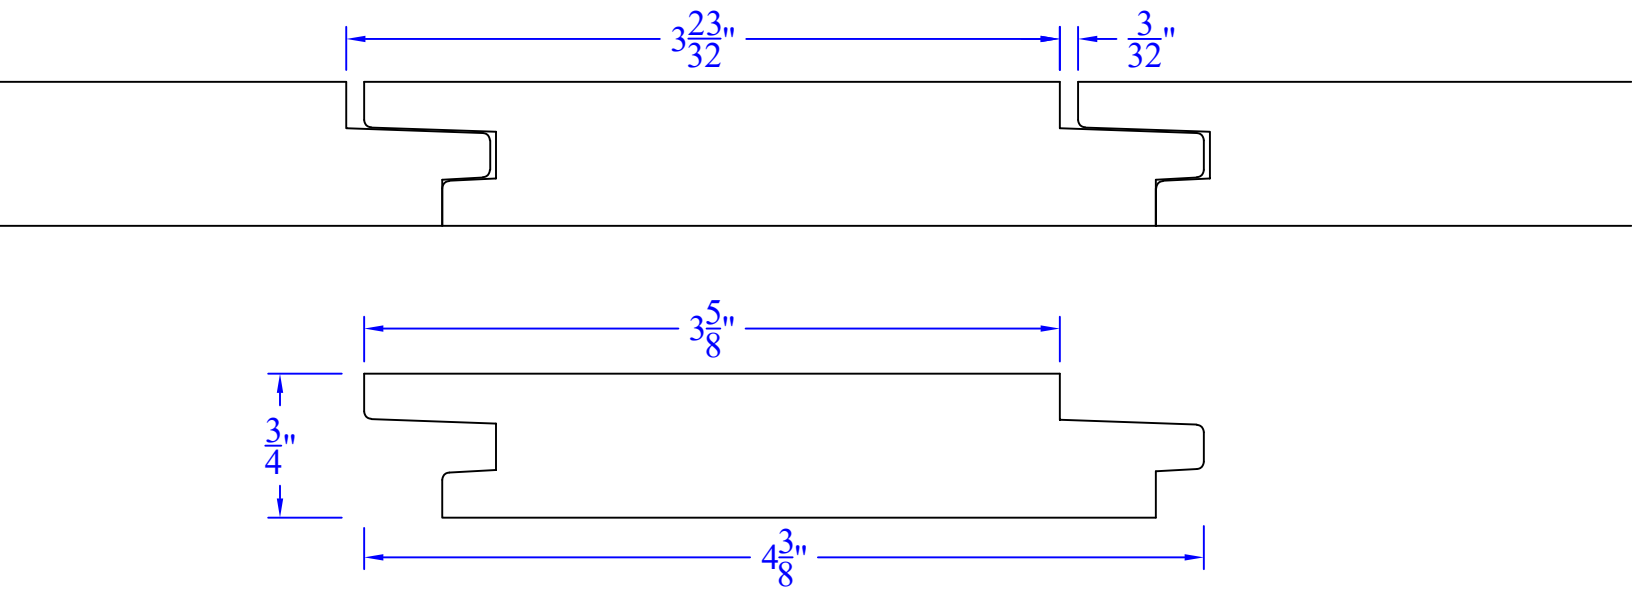

# Creative Woodworking N.W., Inc.

1036 S.E. Taylor \* Portland, Oregon 97214  
Phone:(503) 230-9265 \* Fax:(503) 232-9082  
www.Creativewoodworkingnw.com

TNGV290  
 $\frac{3}{4}$ " x  $4\frac{3}{8}$ "

VARIOUS WIDTHS AVAILABLE