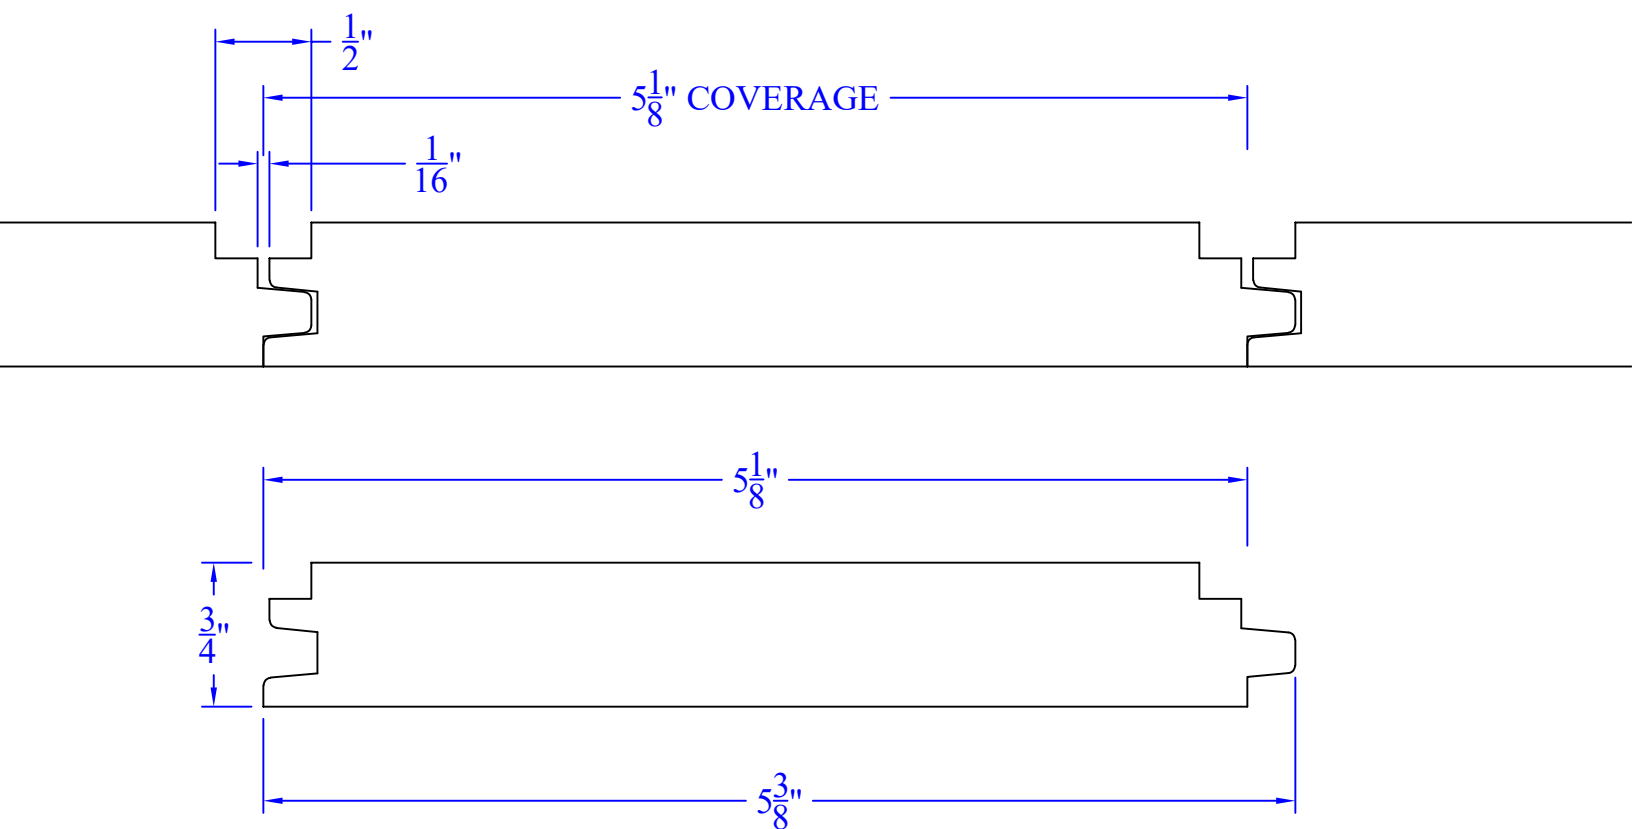

Creative Woodworking N.W., Inc.

1036 S.E. Taylor * Portland, Oregon 97214
Phone:(503) 230-9265 * Fax:(503) 232-9082
www.Creativewoodworkingnw.com

TNGV291
 $\frac{3}{4}$ " x $5\frac{3}{8}$ "