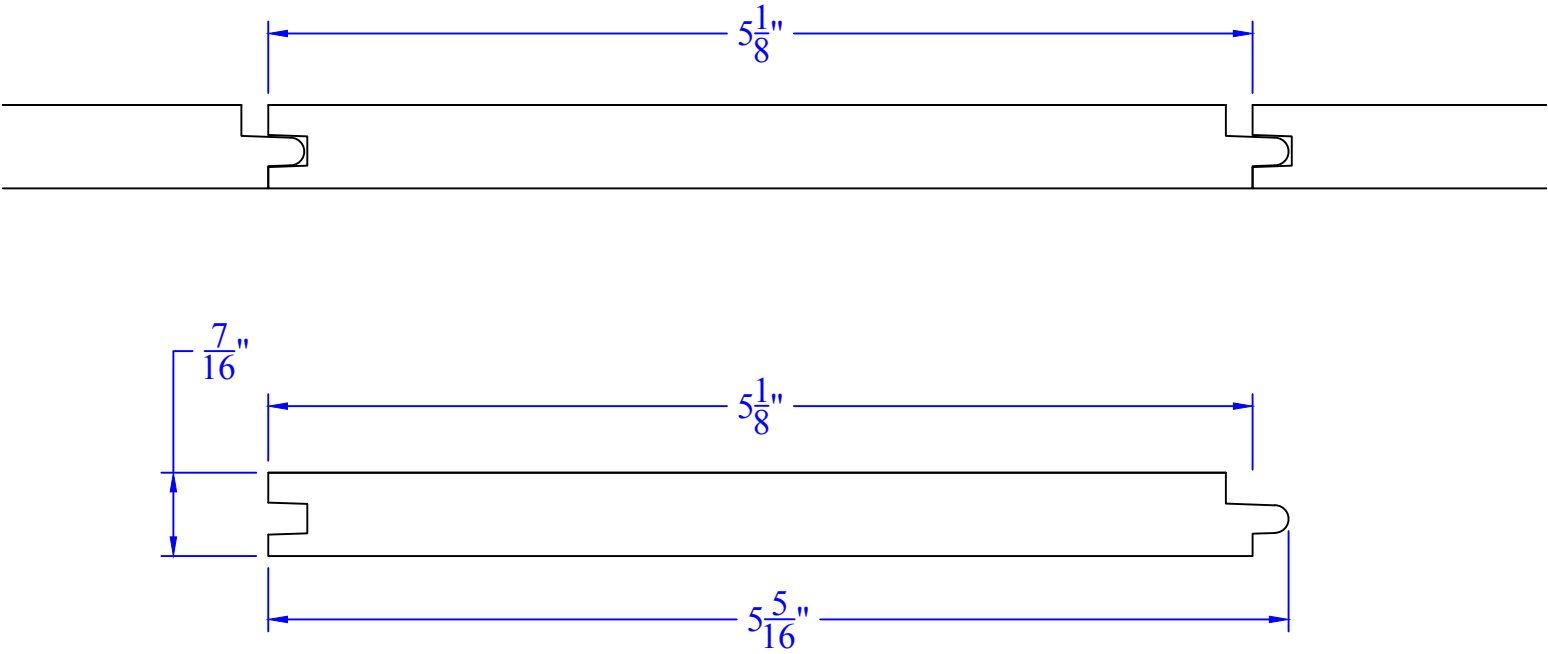

Creative Woodworking N.W., Inc.

1036 S.E. Taylor * Portland, Oregon 97214

Phone:(503) 230-9265 * Fax:(503) 232-9082

www.Creativewoodworkingnw.com

TNGV292
7/16" x 5-5/16"