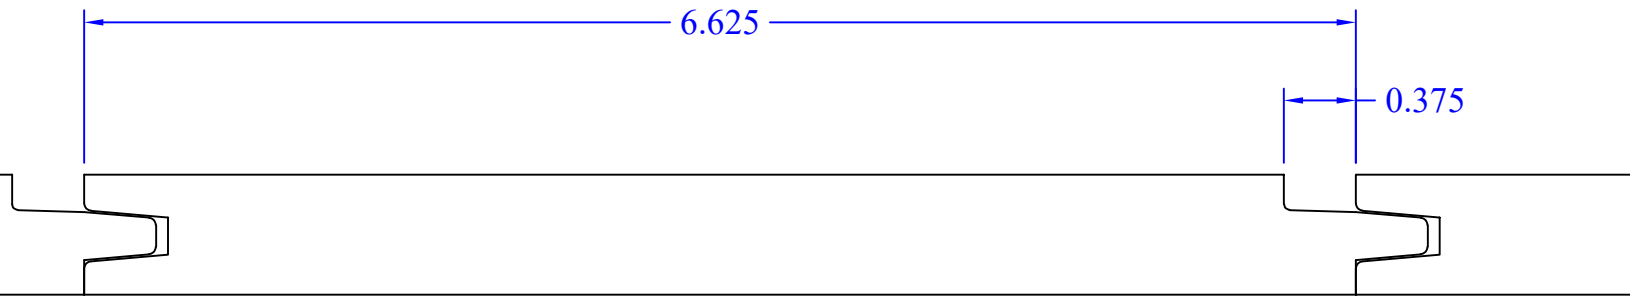

# Creative Woodworking N.W., Inc.

1036 S.E. Taylor \* Portland, Oregon 97214  
Phone:(503) 230-9265 \* Fax:(503) 232-9082  
www.Creativewoodworkingnw.com

TNGV294

$5/8$ " x 7"

VARIOUS WIDTHS AVAILABLE

TNGV207 GROOVE