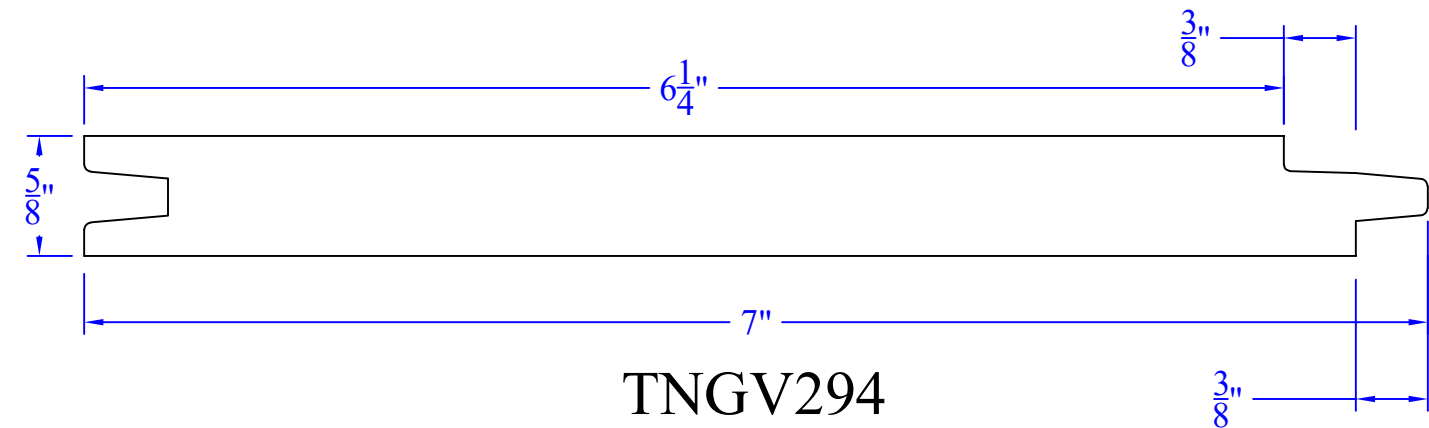

# Creative Woodworking N.W., Inc.

1036 S.E. Taylor \* Portland, Oregon 97214  
Phone:(503) 230-9265 \* Fax:(503) 232-9082  
www.Creativewoodworkingnw.com

TNGV294

$5/8$ " x 7"

VARIOUS WIDTHS AVAILABLE

TNGV207 GROOVE