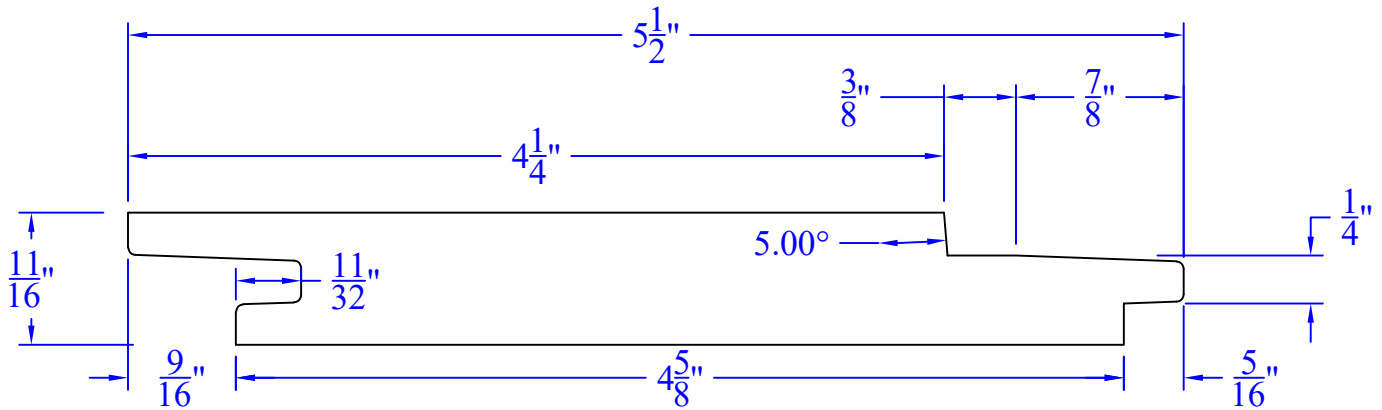

Creative Woodworking N.W., Inc.

1036 S.E. Taylor * Portland, Oregon 97214
Phone:(503) 230-9265 * Fax:(503) 232-9082
www.Creativewoodworkingnw.com

TNGV295
11/16" x 5-1/2"