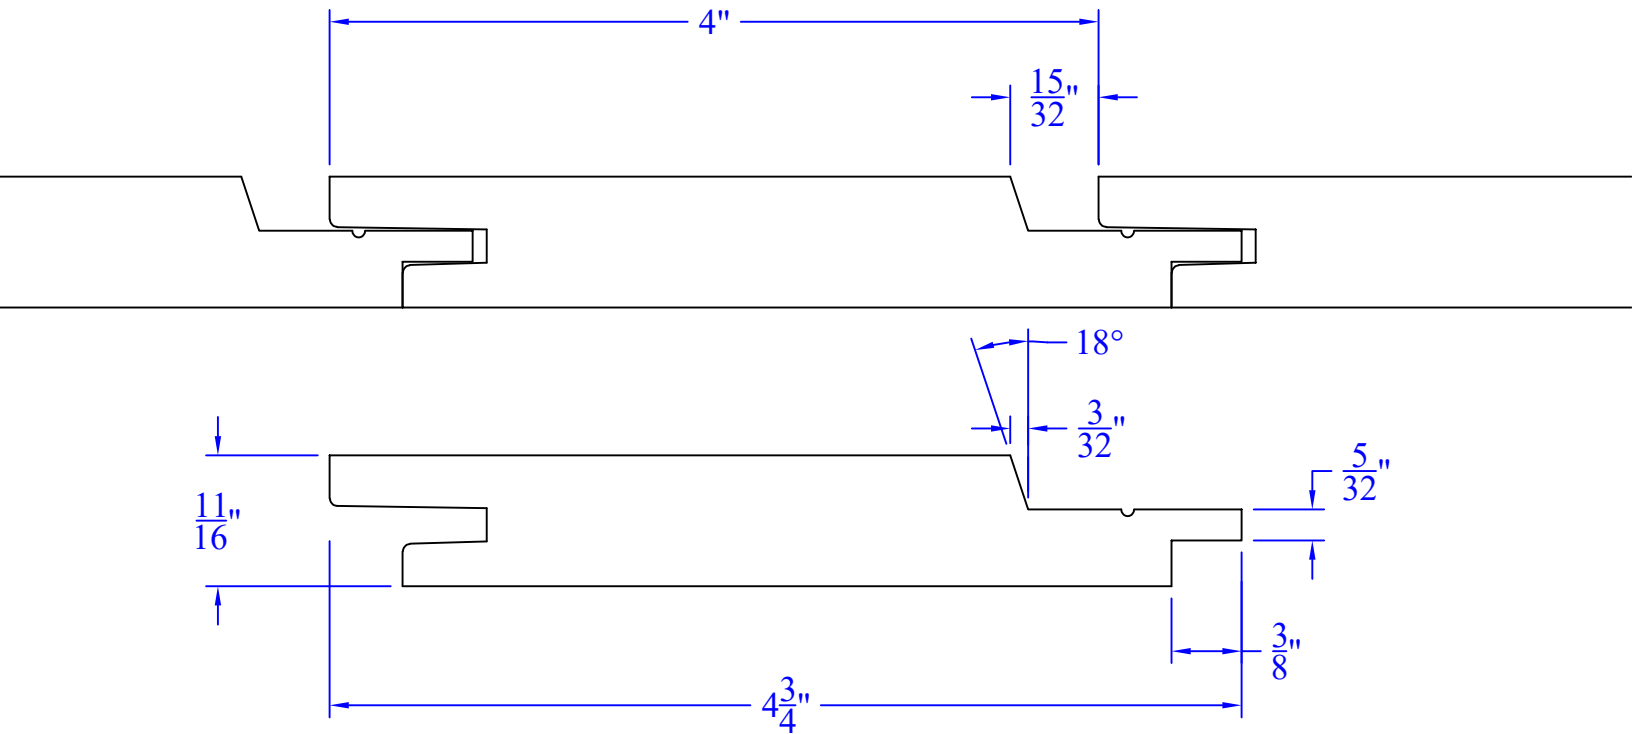

Creative Woodworking N.W., Inc.

1036 S.E. Taylor * Portland, Oregon 97214
Phone:(503) 230-9265 * Fax:(503) 232-9082
www.Creativewoodworkingnw.com

TNGV296
11/16" x 4-3/4"