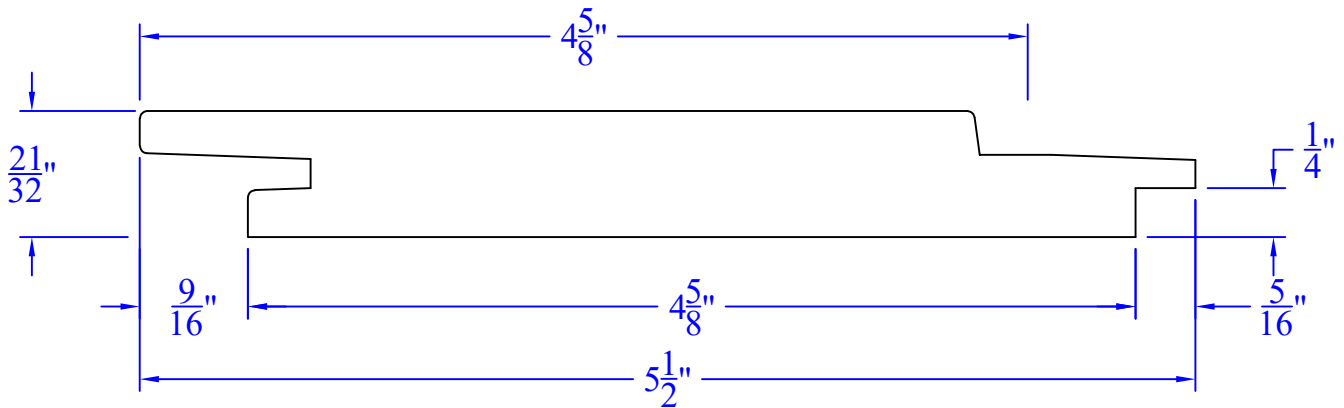

Creative Woodworking N.W., Inc.

1036 S.E. Taylor * Portland, Oregon 97214
Phone:(503) 230-9265 * Fax:(503) 232-9082
www.Creativewoodworkingnw.com

TNGV297
 $21/32"$ x $5-1/2"$