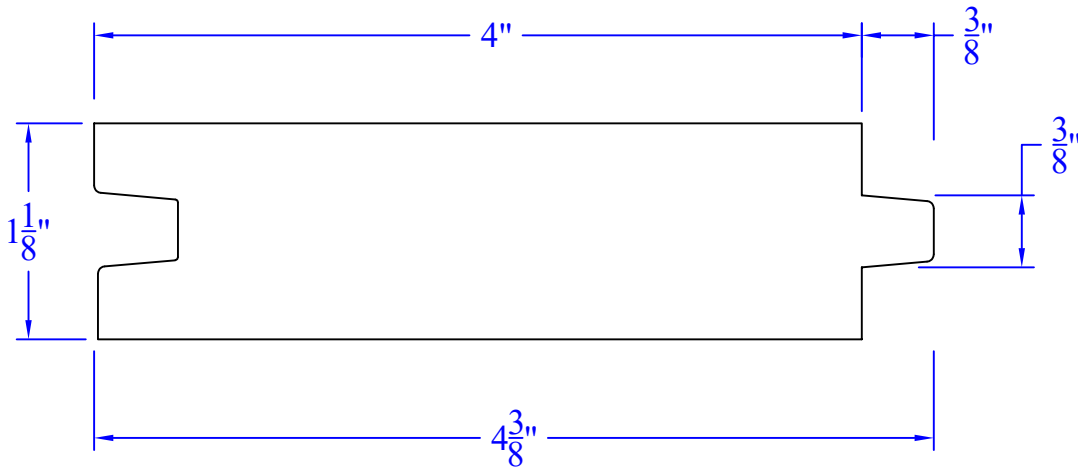

Creative Woodworking N.W., Inc.

1036 S.E. Taylor * Portland, Oregon 97214
Phone:(503) 230-9265 * Fax:(503) 232-9082
www.Creativewoodworkingnw.com

TNGV298
1-1/8" x 4-3/8"