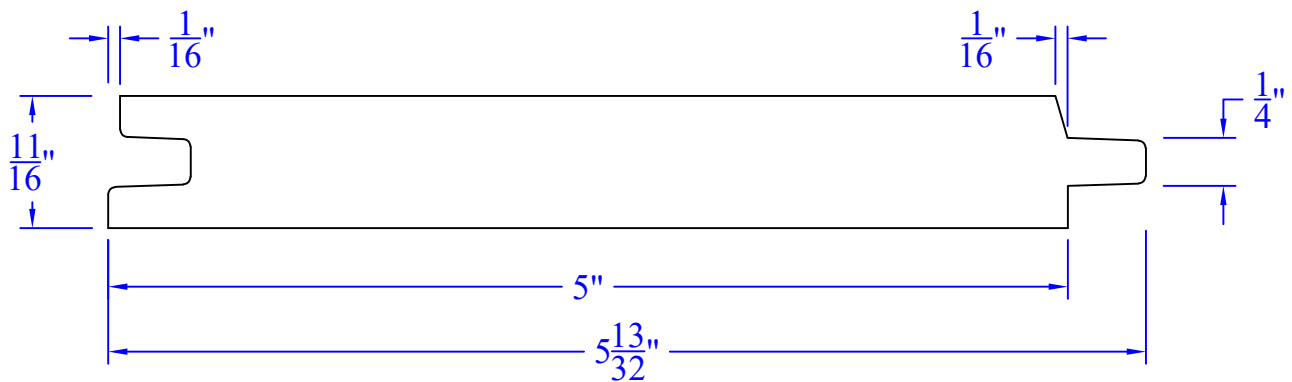

Creative Woodworking N.W., Inc.

1036 S.E. Taylor * Portland, Oregon 97214
Phone:(503) 230-9265 * Fax:(503) 232-9082
www.Creativewoodworkingnw.com

TNGV299
11/16" x 5-13/32"