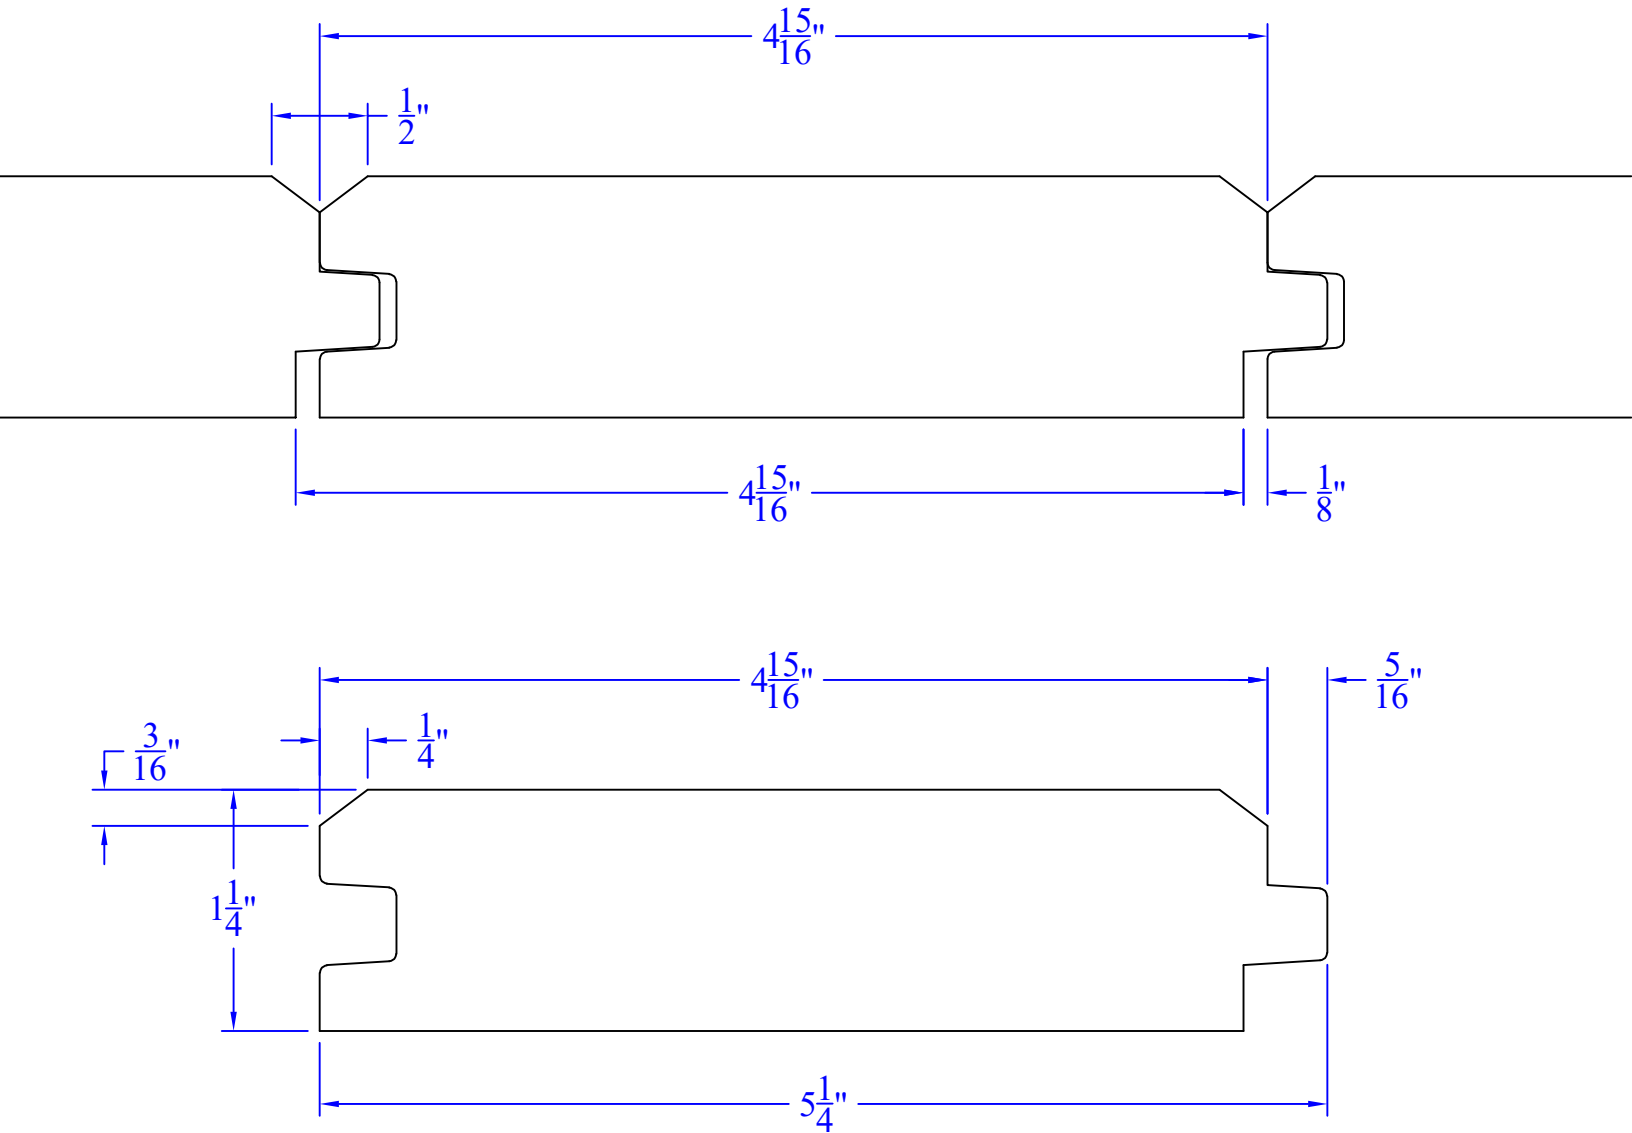

Creative Woodworking N.W., Inc.

1036 S.E. Taylor * Portland, Oregon 97214
Phone:(503) 230-9265 * Fax:(503) 232-9082
www.Creativewoodworkingnw.com

TNGV399
1-1/4" x 5-1/4"
WC-200 SIMILAR