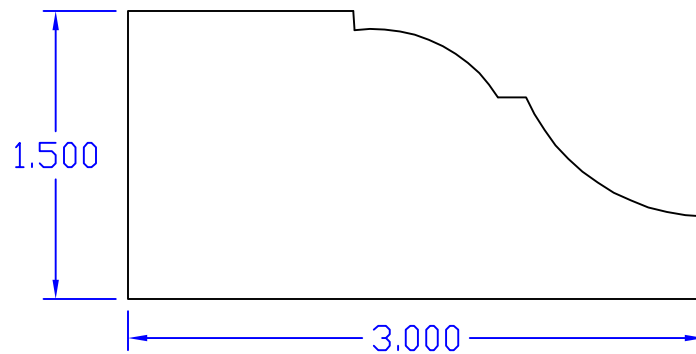

# Creative Woodworking N.W., Inc.

1036 S.E. Taylor \* Portland, Oregon 97214  
Phone:(503) 230-9265 \* Fax:(503) 232-9082  
www.Creativewoodworkingnw.com

WTRM053  
1-1/2" x 3"