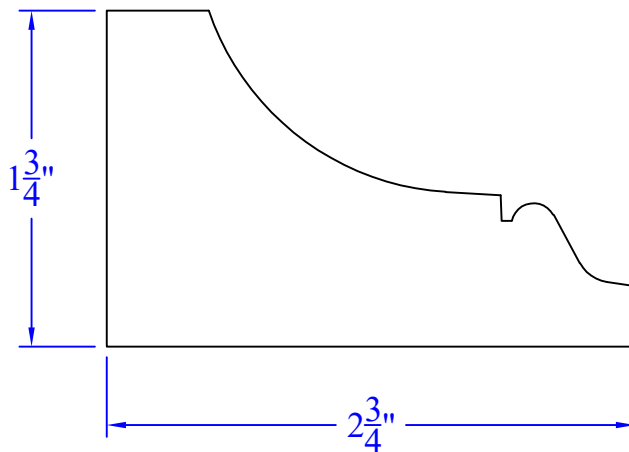

Creative Woodworking N.W., Inc.

1036 S.E. Taylor * Portland, Oregon 97214
Phone:(503) 230-9265 * Fax:(503) 232-9082
www.Creativewoodworkingnw.com

WTRM067
1-3/4" x 2-3/4"