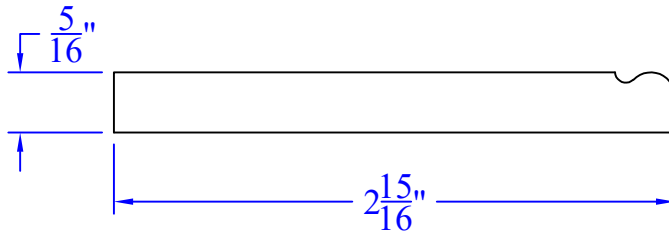

# Creative Woodworking N.W., Inc.

1036 S.E. Taylor \* Portland, Oregon 97214  
Phone:(503) 230-9265 \* Fax:(503) 232-9082  
www.Creativewoodworkingnw.com

WTRM072  
5/16" x 2-15/16"