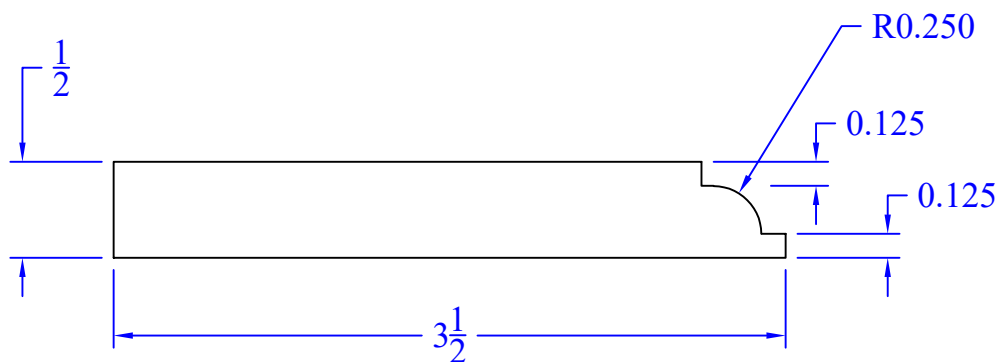

Creative Woodworking N.W., Inc.

1036 S.E. Taylor * Portland, Oregon 97214
Phone:(503) 230-9265 * Fax:(503) 232-9082
www.Creativewoodworkingnw.com

WTRM073

1/2" x 3-1/2"